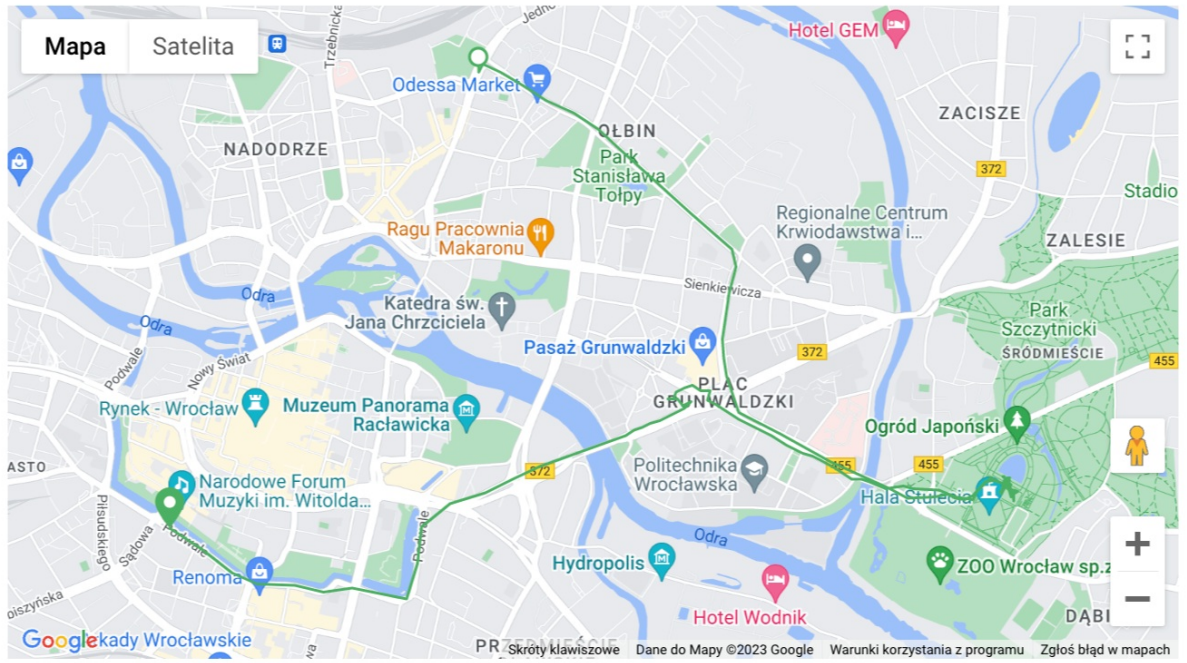

Location is tracked only if the user **tracks time with a mobile app and a timer for a task is running**

The report will contain information about the duration time and timestamp of entries, information about assigned tasks, and users who tracked time. If the location changes the report will contain data about the distance between locations. You can also click on the location map to get a more detailed view.

Example of a Location report:

Tasks	Day	User	Duration	Timestamp	Location	Distance	Location Map
Marketing	2022-07-09	Emily Admin	1h 59m 18s	18:22 - 20:22	170, Jedności Narod...	0 km	
CS Onboarding	2022-07-08	Emily Admin	6h 58m 35s	17:08 - 23:59	Nowowiejska, Jedno... 28, Podwale, Kościu...	9.42 km	
Total			8h 49m 53s			9.42 km	

Task	Day	User	Duration	Timestamp	Location	Distance	Location Map
Marketing	2022-07-09	Emily Admin	1h 59m 18s	18:22 - 20:22	170, Jedności Narod...	0 km	
CS Onboarding	2022-07-08	Emily Admin	6h 59m 35s	17:08 - 23:59	Nowowiejska, Jedno... 29, Podwale, Kościu...	9.42 km	
Total			8h 48m 53s			9.42 km	

Location Map ✕

Emily Admin
2022-07-09

Mapa Satelita

Skróty klawiszowe Dane do Mapy ©2023 Google Warunki korzystania z programu Zgłoś błąd w mapach

Close

Location Map

Emily Admin
2022-07-08

Googlekady Wrocławskie