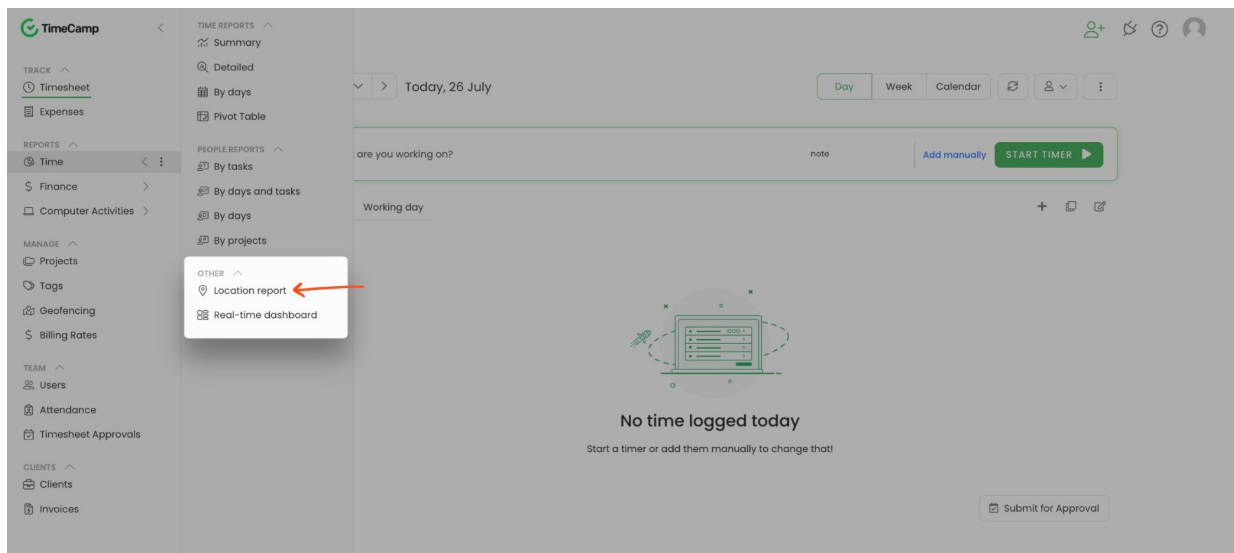

Welcome to TimeCamp Help!

Search for articles...

88

Location report

The location report will appear only after the **GPS feature** is enabled in account settings.

The location report and GPS feature are available in all subscription plans. Only Time Tracking Administrators have access to the location report

Location is tracked only if the user **tracks time with a mobile app and a timer for a task is running**

The report will contain information about the duration time and timestamp of entries, information about assigned tasks, and users who tracked time. If the location changes the report will contain data about the distance between locations. You can also click on the location map to get a more detailed view.